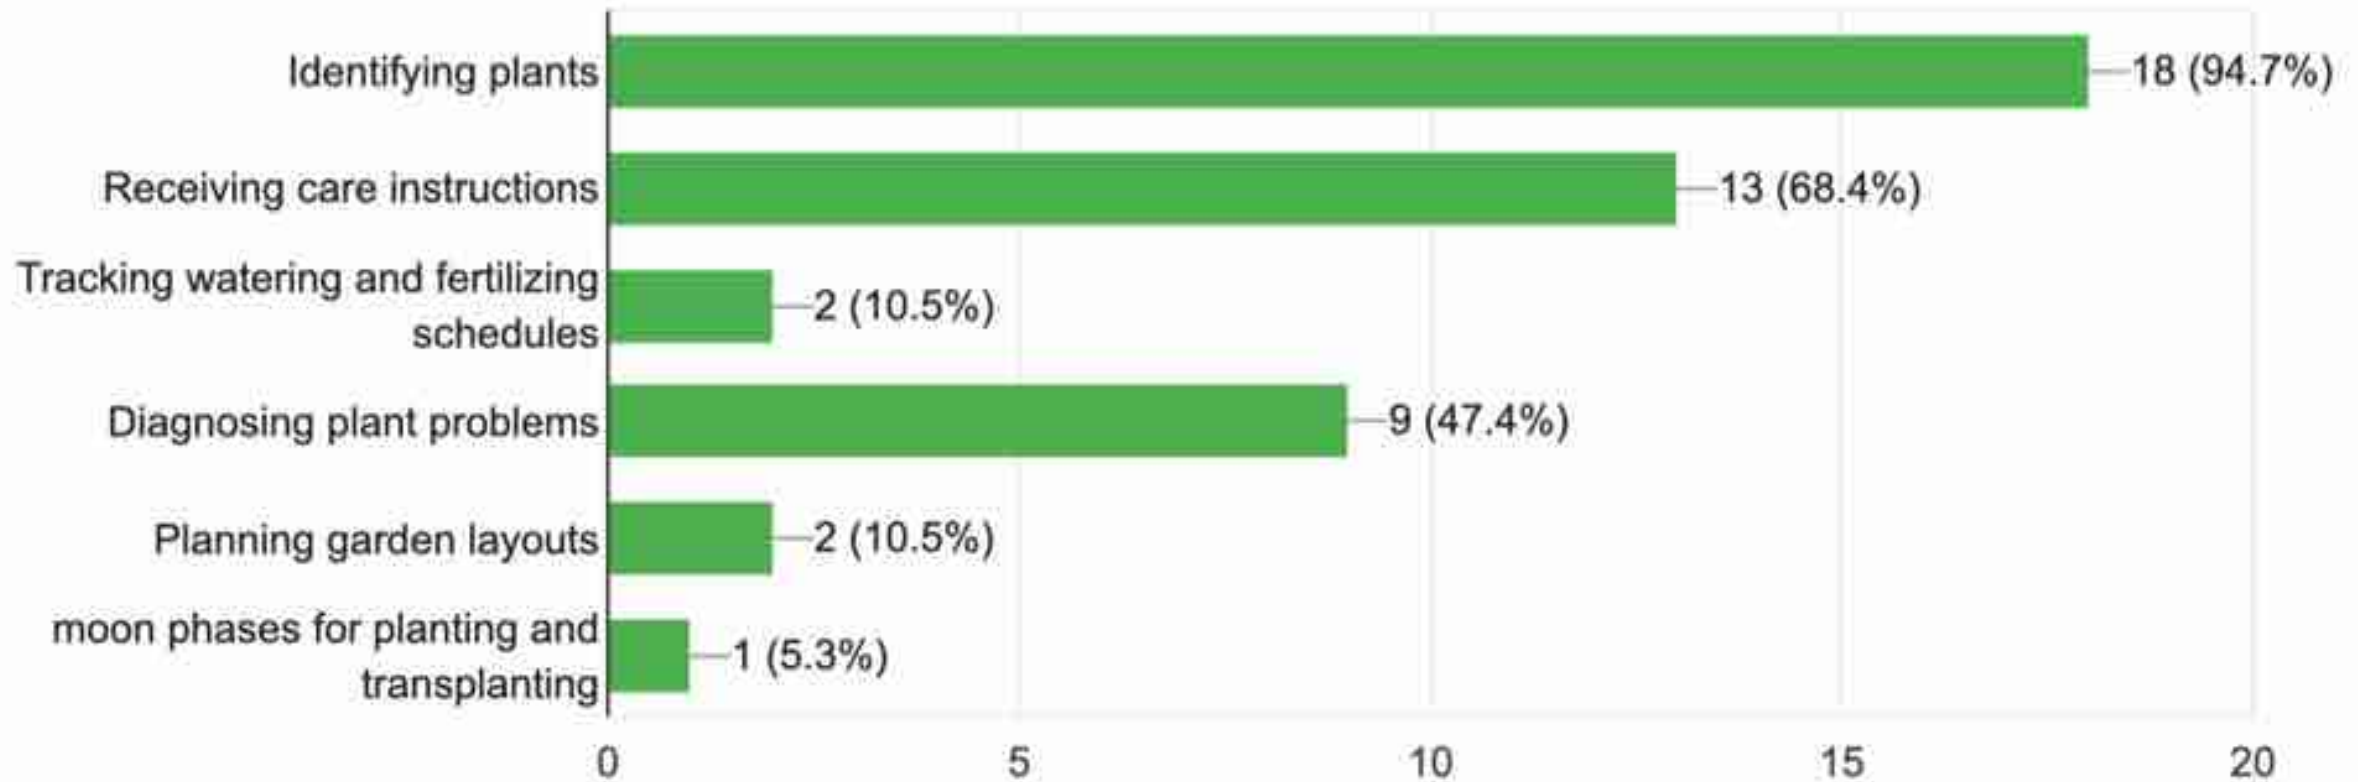

Top Gardening Apps in 2026

March 4, 2026

Shelley Aistrup, EMG and Mike Akins, Honorary EMG

Extension
Volunteers

Alabama
Master
Gardeners
aces.edu

ers

About Gardening Apps

- MG Survey on Apps - Results
- Why apps?
 - Fast, accurate ID
 - Care instructions & problem diagnosis
 - Native plant info
- *SOW* app - recommended
- *Picture This* app - how accurate?
- *iNaturalist* app - what's different?
- iPhone *Photos App* with AI for plants
- How to get help with apps

19 responses

SOW App

A Planting Companion app is designed to tell you the optimum time to plant crops in your home garden.

- Custom planting timelines
- Detailed crop information
- Variety recommendations
- Actionable tips