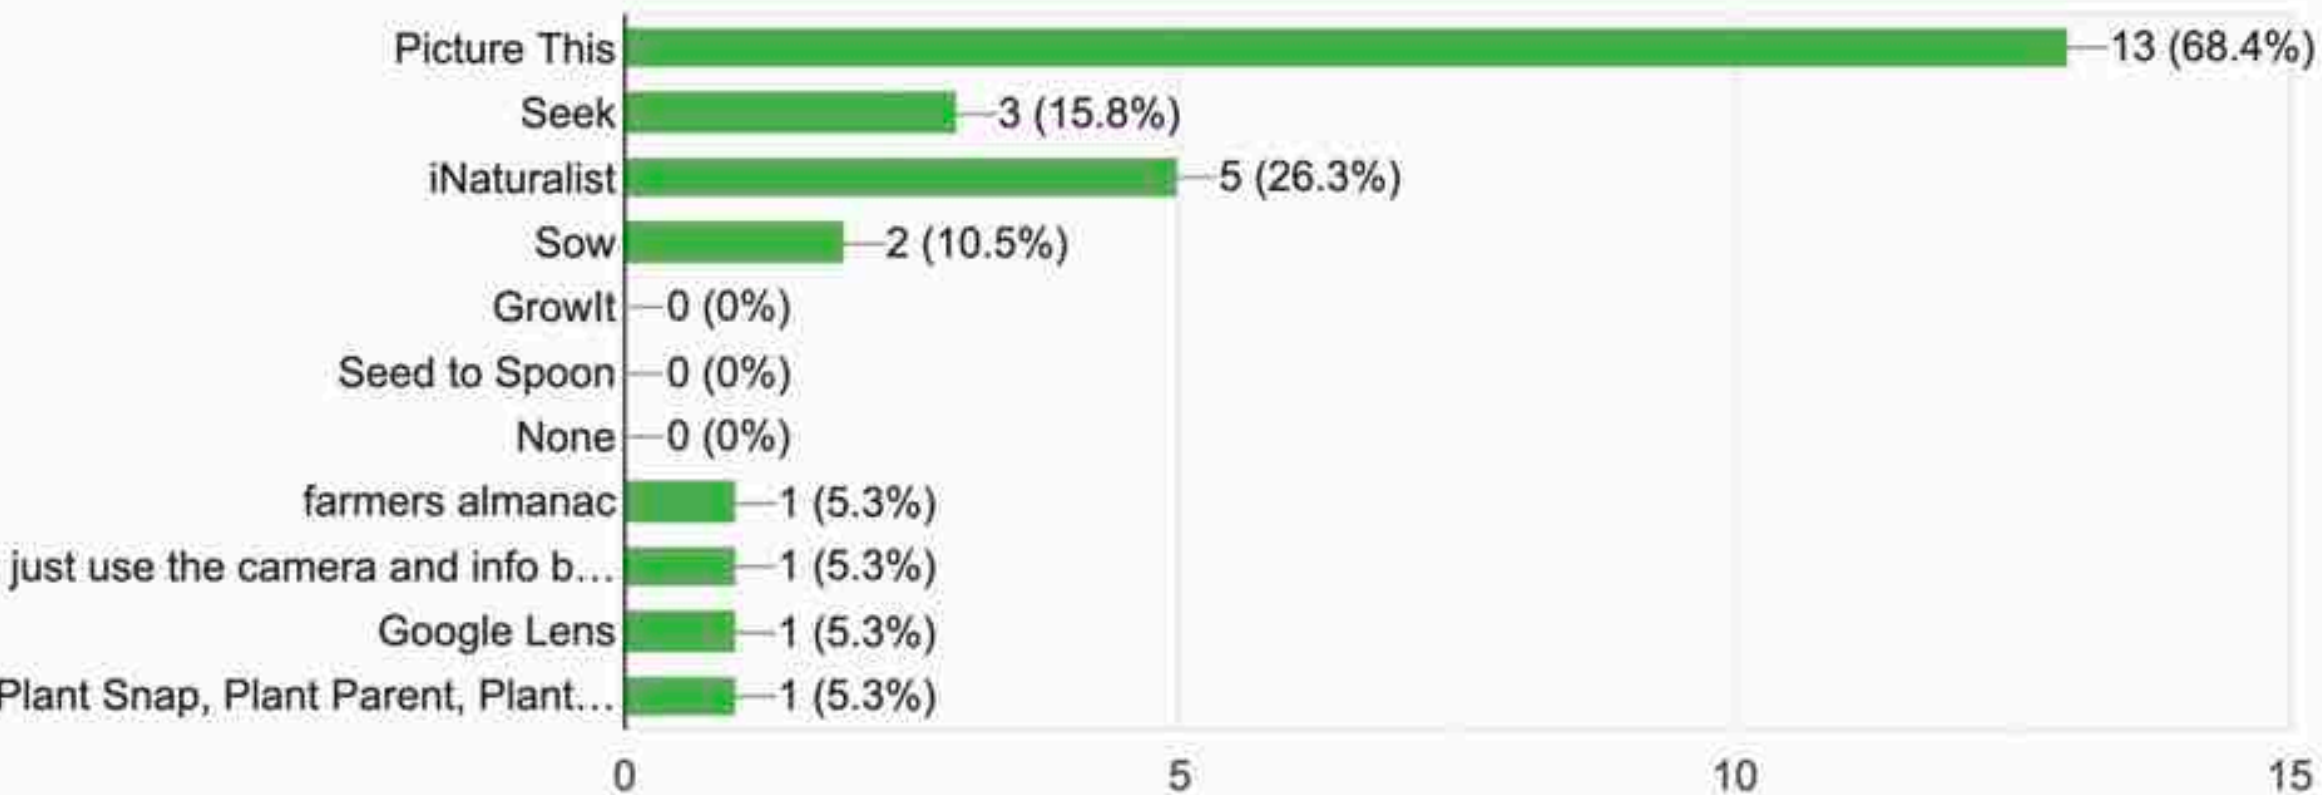

Which plant or gardening apps do you use? (Select all that apply.)

19 responses